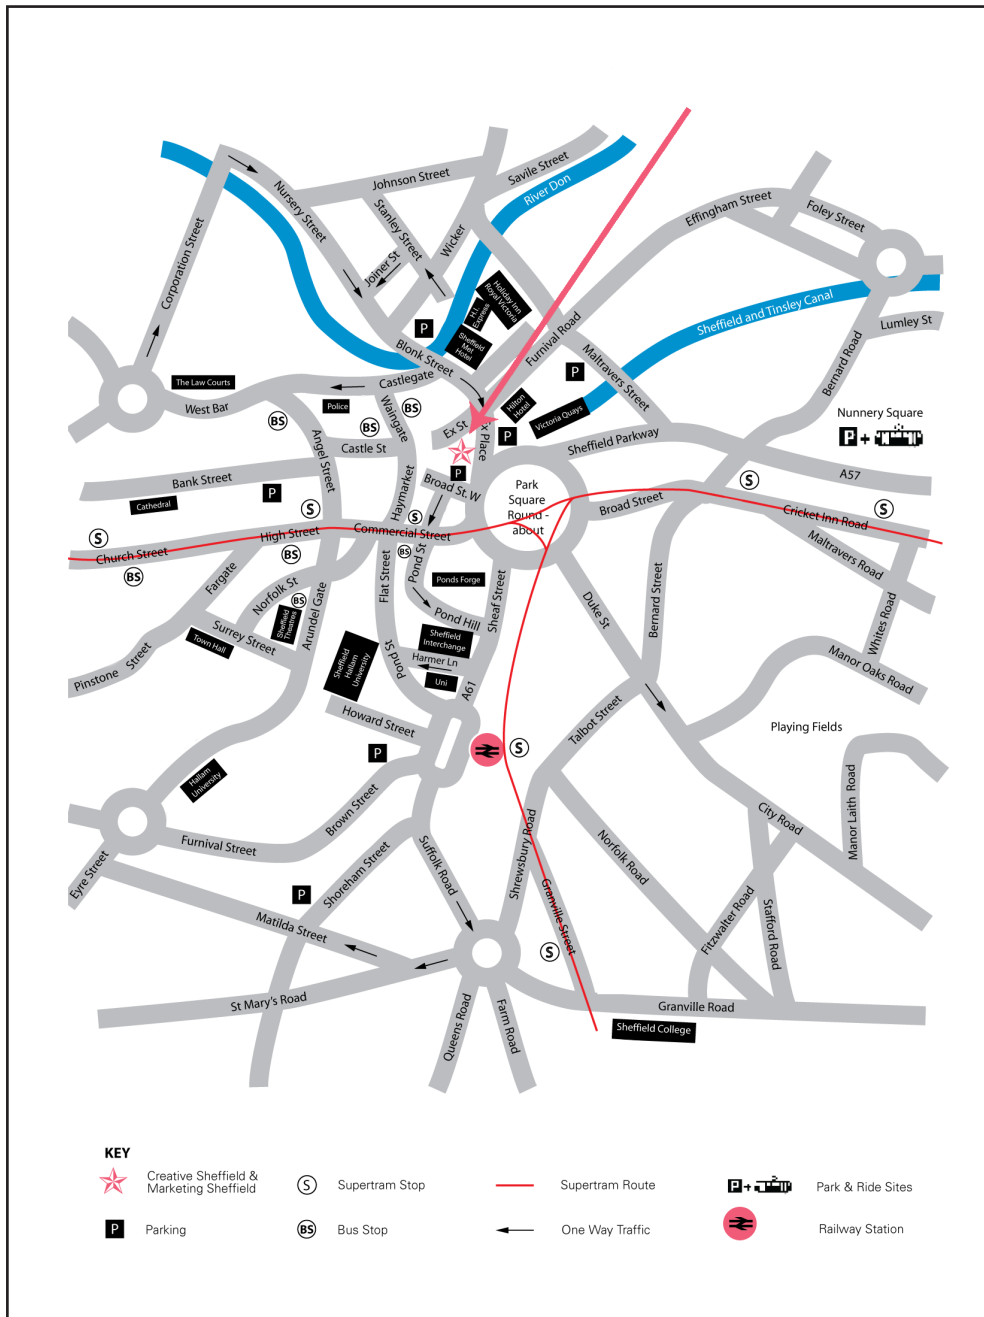

Creative Sheffield

Transforming Sheffield's Economy

Marketing Sheffield

How to find us

2nd Floor, 11 Broad Street West, Sheffield S1 2BQ

T: 0114 223 2345

On Foot

Head down Church St, High St then Commercial St to Ponds Forge. Cross over the road - under the tram bridge - to the second office block on the left.

By Tram

Use the stop marked Ponds Forge/Fitzalan Square which is served by all tram routes. Walk down the ramp on the out of city side of the platform to reach us.

By Car

Use post code S1 2BQ in your Sat Nav to locate the nearest car park to our office.

Park and Ride

Secure Park & Ride sites are located across the city. All are well sign posted, the closest is at Nunnery Square off the Sheffield Parkway.

By Train

Sheffield Railway Station is 10 minutes walk from the Creative Sheffield and Marketing Sheffield office.